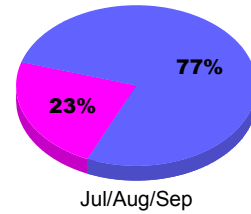

Gender Comparison 2011-2012