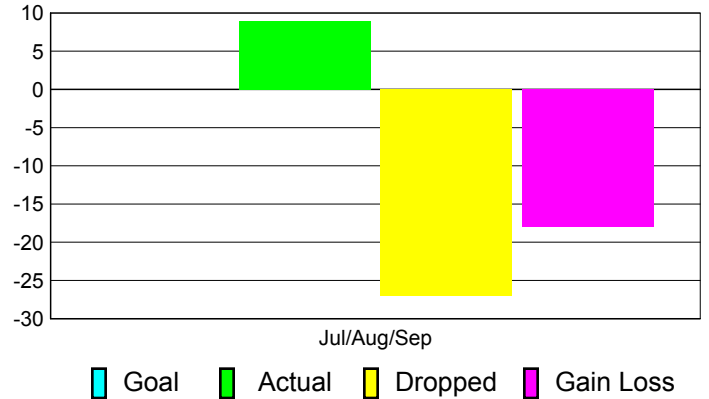

Membership Results 2011-2012

Goal, New, Dropped, Gain/Loss