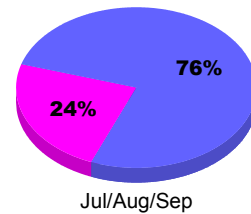

Gender Comparison 2011-2012