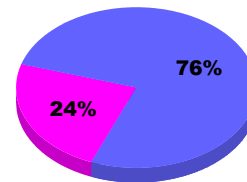

Gender Comparison 2011-2012

Jul/Aug/Sep

Legend: Male (Blue), Female (Magenta)