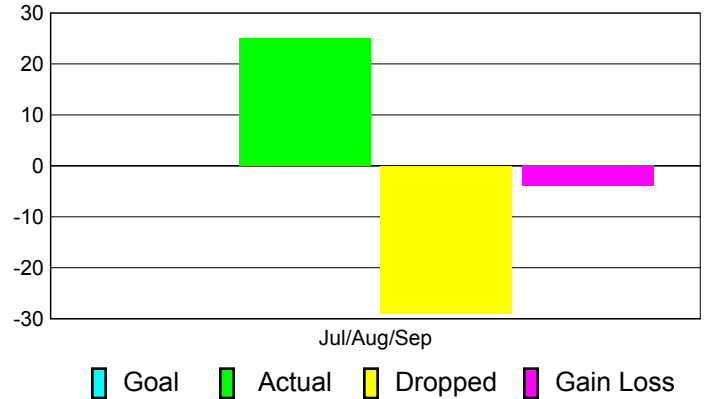

Membership Results 2011-2012

Goal, New, Dropped, Gain/Loss