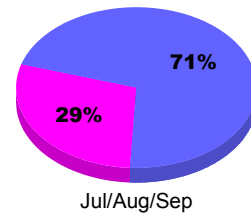

Gender Comparison 2011-2012