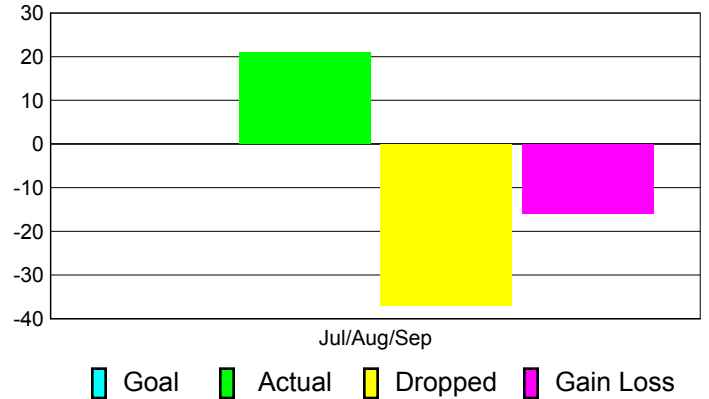

Membership Results 2011-2012

Goal, New, Dropped, Gain/Loss

Comparison of Membership Gain/Loss

Current Year Compared to the Previous Year