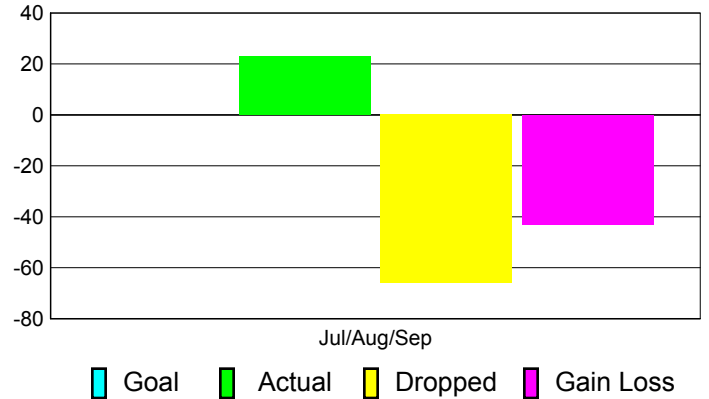

Membership Results 2011-2012

Goal, New, Dropped, Gain/Loss