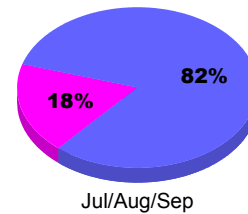

Gender Comparison 2011-2012