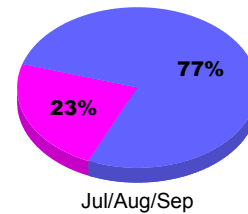

Jul/Aug/Sep

Male Female