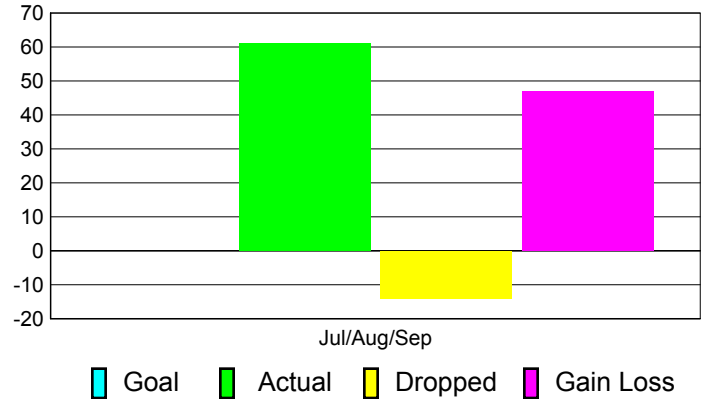

Membership Results 2011-2012

Goal, New, Dropped, Gain/Loss