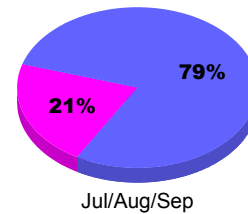

Gender Comparison 2011-2012