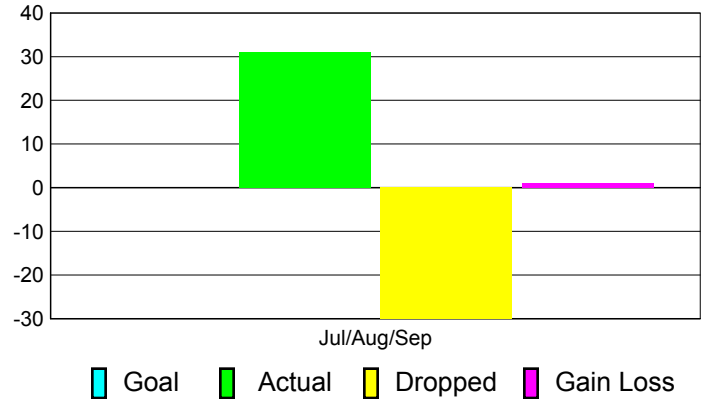

Membership Results 2011-2012

Goal, New, Dropped, Gain/Loss