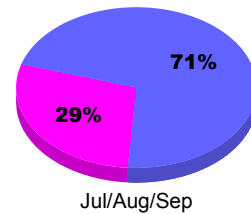

Gender Comparison 2011-2012