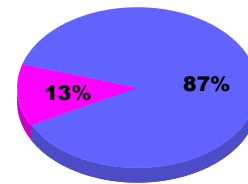

Gender Comparison 2011-2012

Jul/Aug/Sep

Legend: Male (Blue), Female (Magenta)