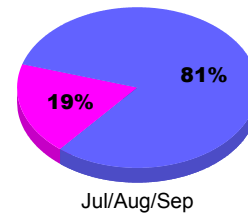

Gender Comparison 2011-2012