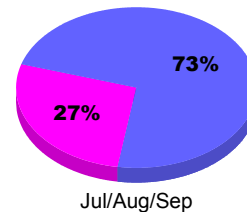

Jul/Aug/Sep

Male Female