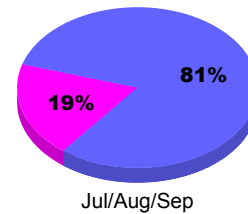

Gender Comparison 2011-2012