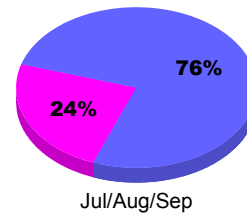

Gender Comparison 2011-2012