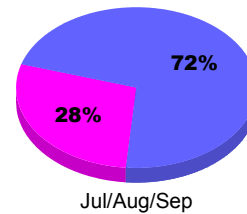

Gender Comparison 2011-2012

Jul/Aug/Sep

Legend: Male (Blue), Female (Magenta)