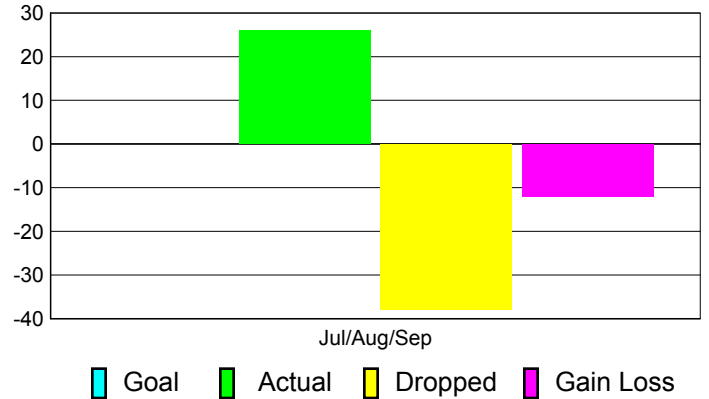

Membership Results 2011-2012

Goal, New, Dropped, Gain/Loss