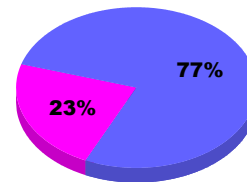

Gender Comparison 2011-2012

Jul/Aug/Sep

Legend: Male (Blue), Female (Magenta)