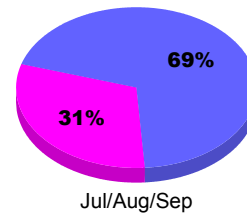

Gender Comparison 2011-2012

Jul/Aug/Sep

Legend: Male (Blue), Female (Magenta)