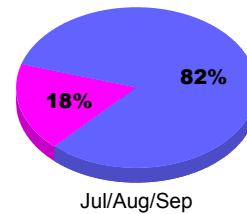

YTD Status Quo Clubs 2011-2012

Status Quo Clubs Compared to Status Quo Members

Legend: Status Quo Clubs (Cyan), Total Status Quo Members (Green)

MEMBERSHIP

Membership Results
2011-2012

Membership
2010-2011

Month	Net Memb Goal	Actual New Memb	Actual Dropped Memb	Gain/Loss of Memb	Gain/Loss of Memb
Jul/Aug/Sep		12	-14	-2	-1
Totals		12	-14	-2	-1

Membership Results 2011-2012

Goal, New, Dropped, Gain/Loss

Legend: Goal (Cyan), Actual (Green), Dropped (Yellow), Gain Loss (Magenta)

Comparison of Membership Gain/Loss

Current Year Compared to the Previous Year

Legend: Current Year (Cyan), Previous Year (Green)

Gender Comparison 2011-2012

Jul/Aug/Sep

Legend: Male (Blue), Female (Magenta)