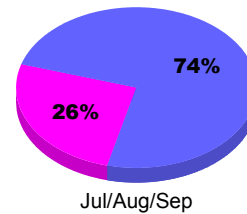

Gender Comparison 2011-2012