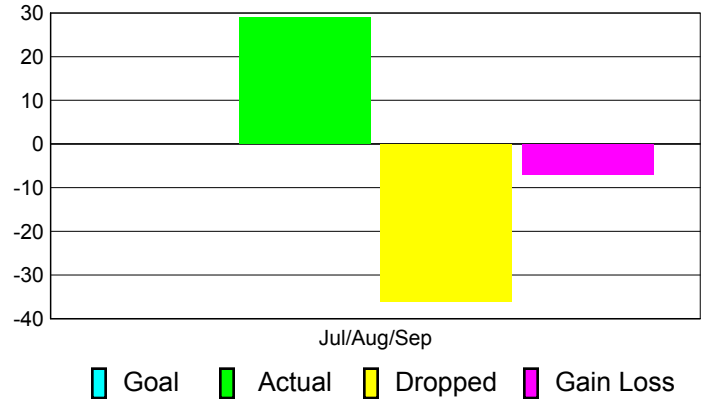

Membership Results 2011-2012

Goal, New, Dropped, Gain/Loss