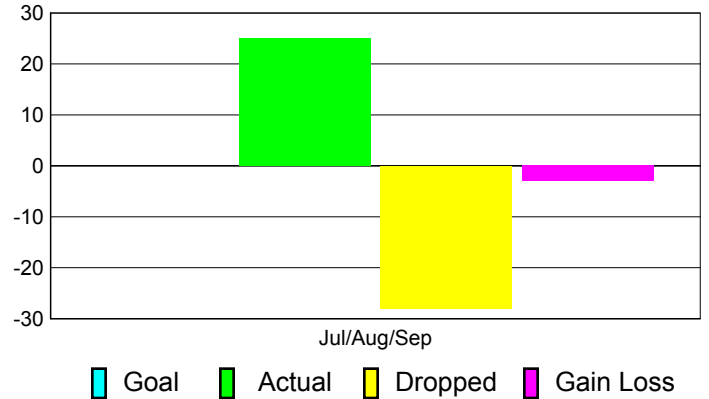

Membership Results 2011-2012

Goal, New, Dropped, Gain/Loss

Comparison of Membership Gain/Loss

Current Year Compared to the Previous Year