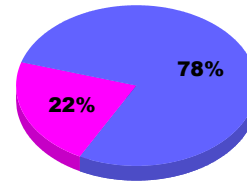

Gender Comparison 2011-2012

Jul/Aug/Sep

Legend: Male (Blue), Female (Magenta)