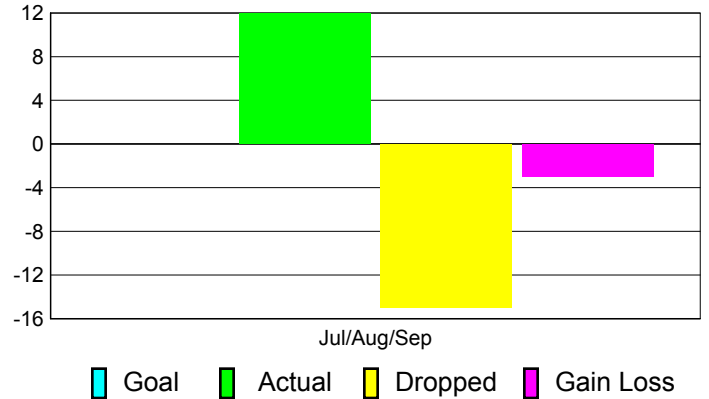

Membership Results 2011-2012

Goal, New, Dropped, Gain/Loss