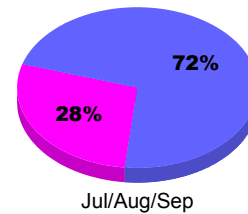

Gender Comparison 2011-2012

Jul/Aug/Sep

Legend: Male (Blue), Female (Magenta)