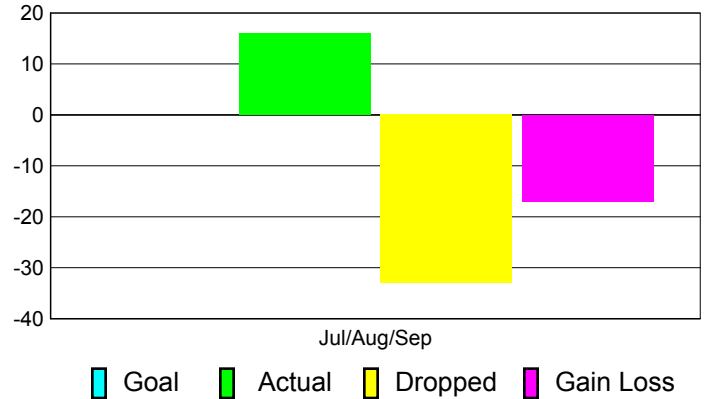

Membership Results 2011-2012

Goal, New, Dropped, Gain/Loss