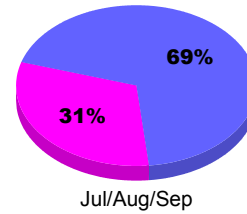

Gender Comparison 2011-2012

Jul/Aug/Sep

Legend: Male (Blue), Female (Magenta)