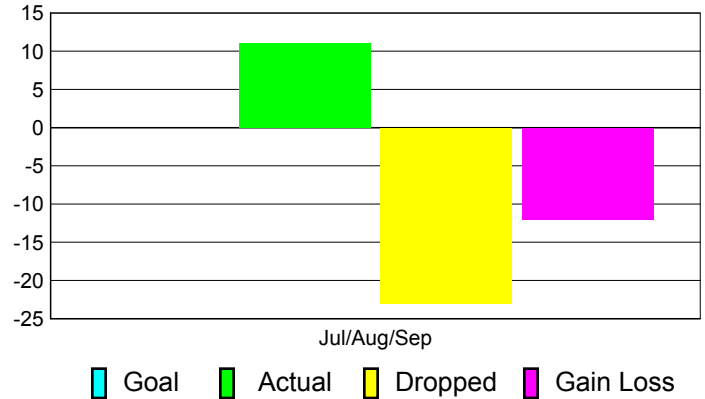

Membership Results 2011-2012

Goal, New, Dropped, Gain/Loss