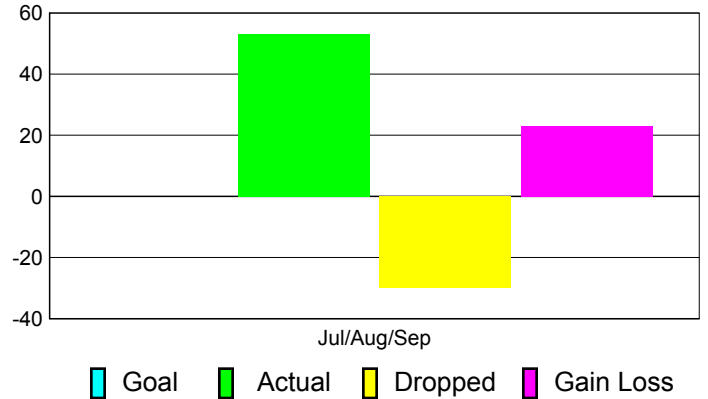

Membership Results 2011-2012

Goal, New, Dropped, Gain/Loss

Comparison of Membership Gain/Loss

Current Year Compared to the Previous Year