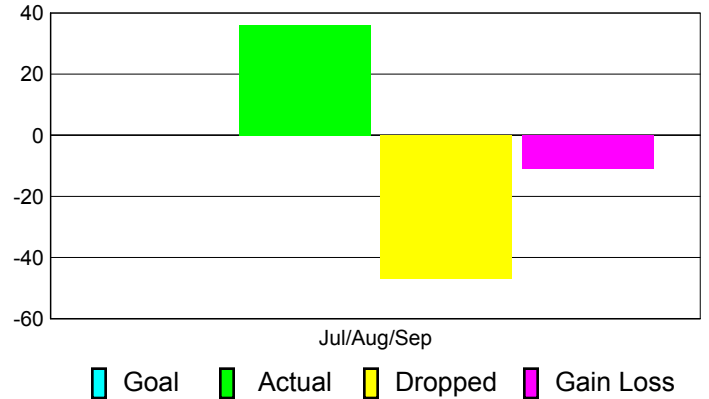

Membership Results 2011-2012

Goal, New, Dropped, Gain/Loss