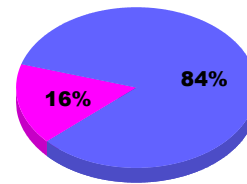

Jul/Aug/Sep

Male Female