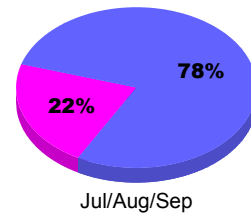

Gender Comparison 2011-2012