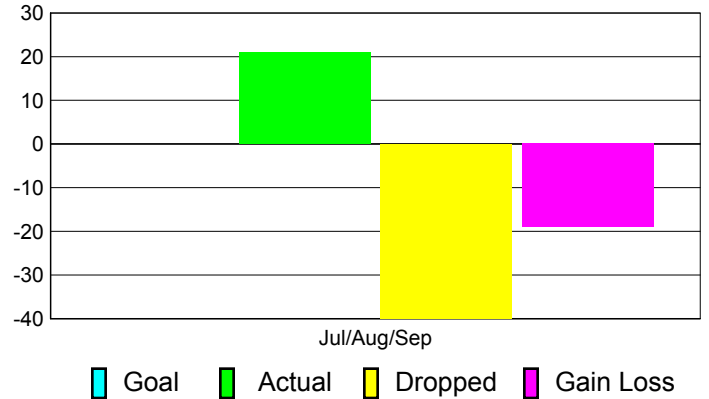

Membership Results 2011-2012

Goal, New, Dropped, Gain/Loss