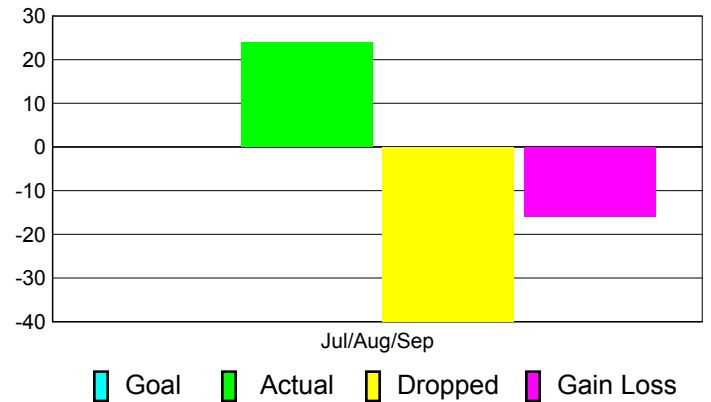

Membership Results 2011-2012

Goal, New, Dropped, Gain/Loss