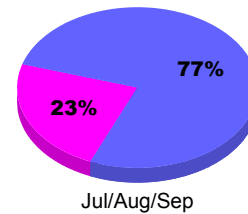

Gender Comparison 2011-2012