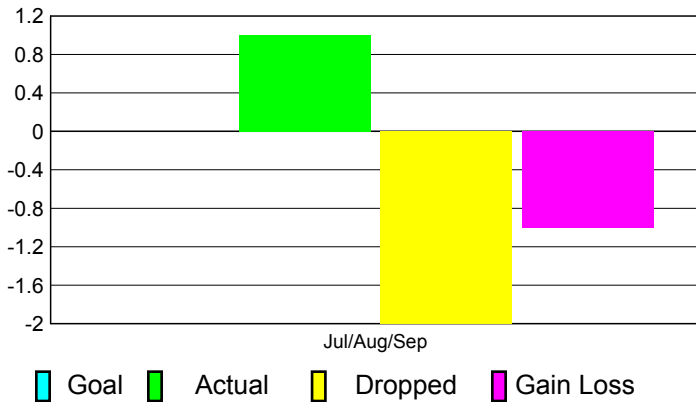

2011-2012 GMT Reports for District (or Undistricted) **District 14 F**

GMT: **STEVEN D SHERER**

Location: **PENNSYLVANIA**

GMT CA: **1**

CLUBS

Club Results
2011-2012

Clubs
2010-2011

Month	New Club Goal	Actual New Clubs	Actual Dropped Clubs	Gain/Loss of Clubs	Gain/Loss of Clubs
Jul/Aug/Sep		1	-2	-1	0
Totals		1	-2	-1	0

Club Results 2011-2012

Goal, New, Dropped, Gain/Loss