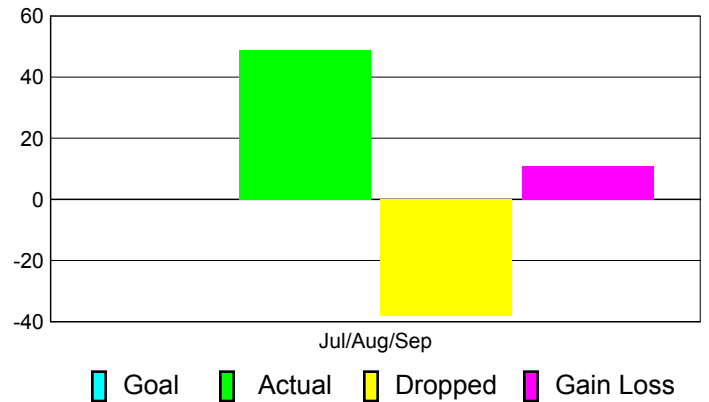

Membership Results 2011-2012

Goal, New, Dropped, Gain/Loss