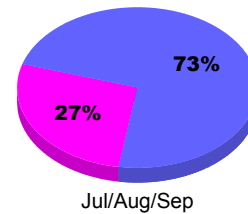

YTD Status Quo Clubs 2011-2012

Status Quo Clubs Compared to Status Quo Members

Legend: Status Quo Clubs (Cyan), Total Status Quo Members (Green)

MEMBERSHIP

Membership Results
2011-2012

Membership
2010-2011

Month	Net Memb Goal	Actual New Memb	Actual Dropped Memb	Gain/Loss of Memb	Gain/Loss of Memb
Jul/Aug/Sep		10	-27	-17	-2
Totals		10	-27	-17	-2

Membership Results 2011-2012

Goal, New, Dropped, Gain/Loss

Legend: Goal (Cyan), Actual (Green), Dropped (Yellow), Gain Loss (Magenta)

Comparison of Membership Gain/Loss

Current Year Compared to the Previous Year

Legend: Current Year (Cyan), Previous Year (Green)

Gender Comparison 2011-2012

Jul/Aug/Sep

Legend: Male (Blue), Female (Magenta)