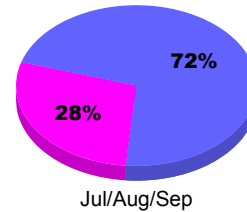

Gender Comparison 2011-2012

Legend: Male (Blue), Female (Magenta)