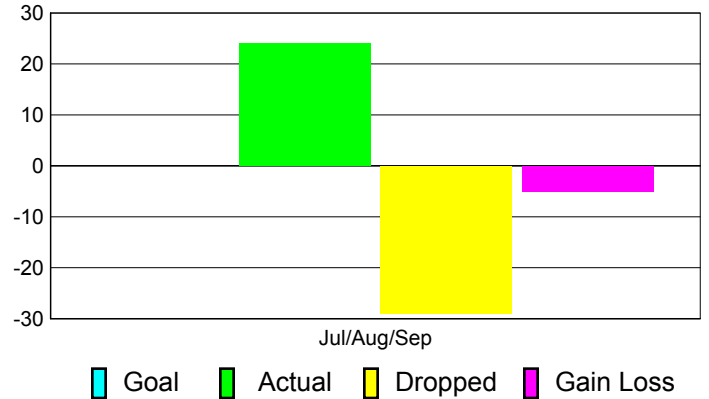

Membership Results 2011-2012

Goal, New, Dropped, Gain/Loss