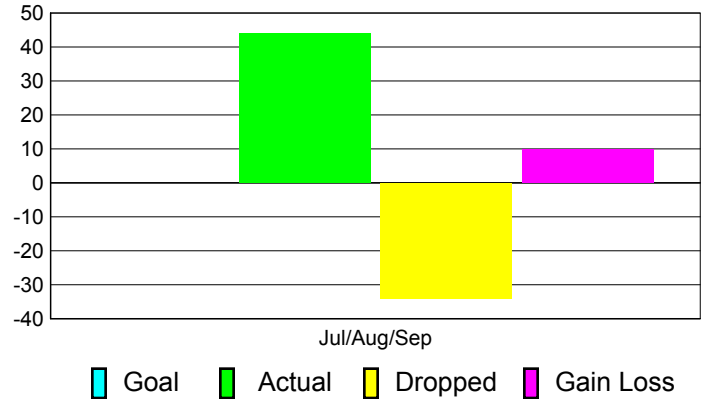

Membership Results 2011-2012

Goal, New, Dropped, Gain/Loss

Comparison of Membership Gain/Loss

Current Year Compared to the Previous Year