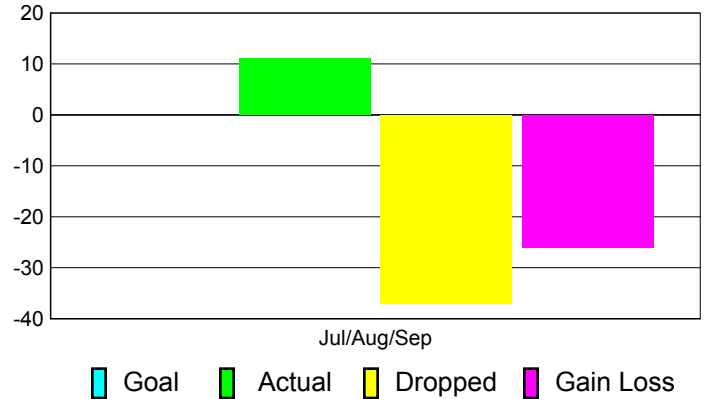

Membership Results 2011-2012

Goal, New, Dropped, Gain/Loss

Comparison of Membership Gain/Loss

Current Year Compared to the Previous Year